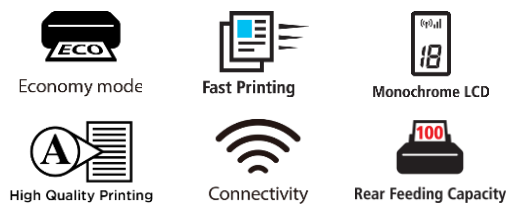

PIXMA G3470 series

FAST PRINTS. HUGE SAVINGS

A fast, cost-efficient 3-in-1 everyday printer for productive students, families and home users.

- **Ultra-low running costs**
Make huge savings over the printer's lifetime thanks to refillable high-yield ink tanks that can deliver 8,100¹ prints on a single set of ink bottles and greatly reduce the total cost of ownership
- **Simple operation**
Easy, straightforward day-to-day use thanks to a clear 1.3" LCD panel and single-action print head installation
- **High-speed productivity**
Get your documents faster thanks to print speeds of 11.0 ipm (mono) and 6.0 ipm (colour)
- **Easy at-home maintenance**
Keep downtime to a minimum thanks to the user-replaceable maintenance cartridge and mechanical ID no-squeeze ink bottles
- **Wireless connectivity**
Print seamlessly from a range of devices with Wi-Fi connectivity and support for PIXMA Cloud Link, Canon PRINT app, Apple AirPrint and more
- **Work with more media**
Get creative at home with the ability to print on magnetic and matte photo paper

PRODUCT RANGE

PIXMA G4470

PIXMA G4470
PIXMA G3470 Series
PIXMA G2470
PIXMA G1430

PIXMA G3470 Series

PIXMA G2470

Live for the story_

¹ Colour page yield is the estimated value based on Canon individual test method using the ISO/IEC 24712 chart and continuous printing simulation in economy mode with the replacement after initial setup.